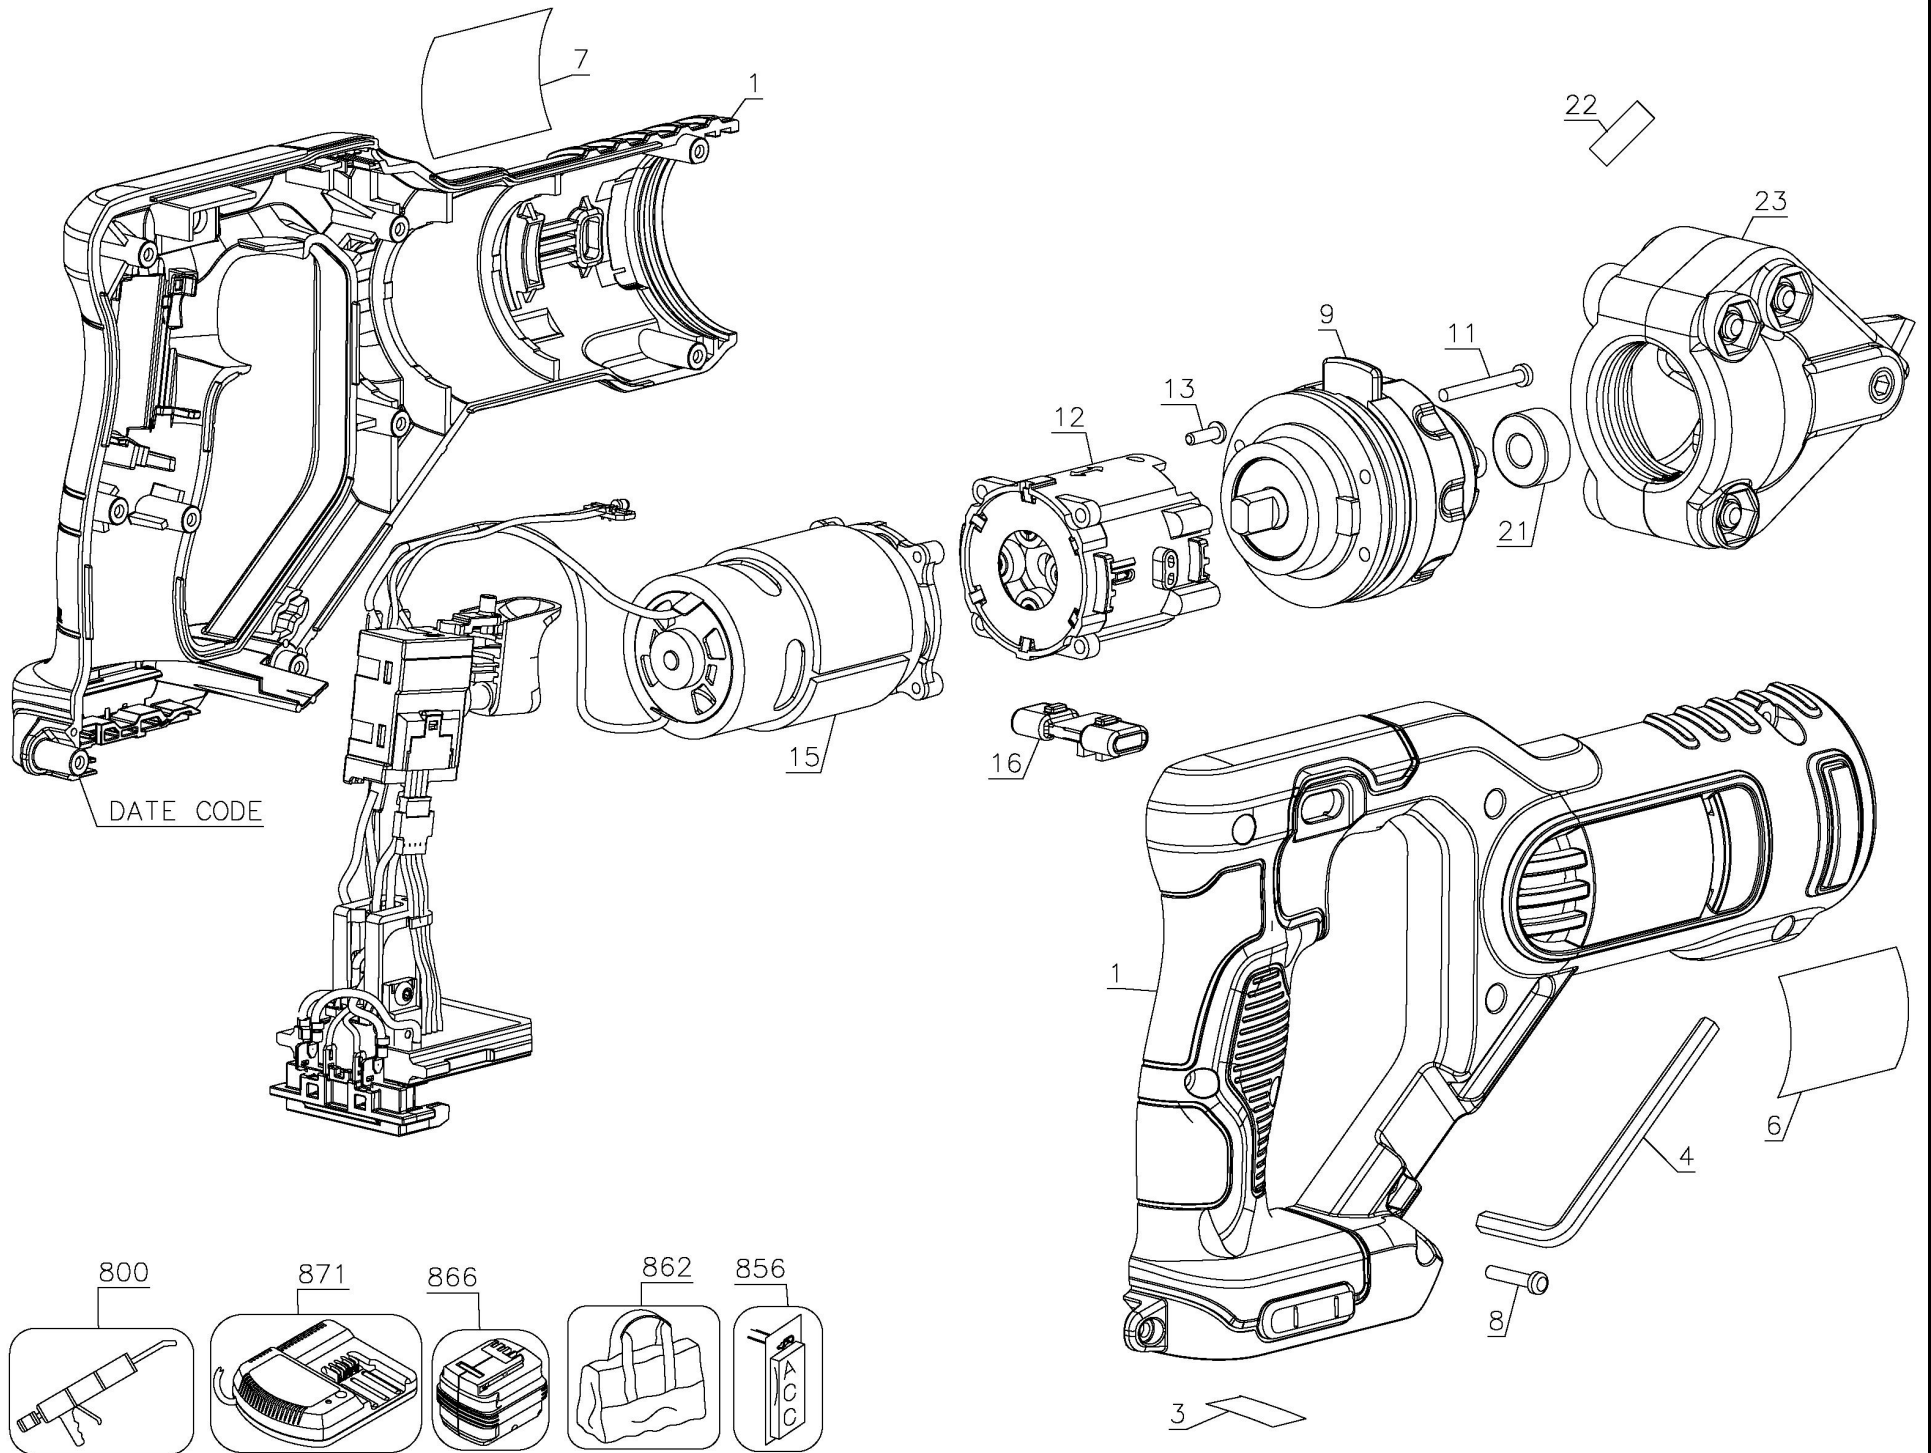

# DCS496N CORDLESS SHEAR 1

## Parts List DCS496N CORDLESS SHEAR 1

Item	Part Number	Qty	Part Description	General Description	Other Info	Repair Inst	Markets
1	N441906	1	CLAMSHELL SET			Yes	XJ
3	N468464	1	WARNING LABEL	FR/SP		No	XJ
4	099056-08	1	WRENCH SPECIAL			No	XJ
6	NA106390	1	RATING PLATE	XJ	XJ	No	XJ
8	330019-00	9	SCREW	M3x16 T10 PLASTITE		Yes	XJ
9	N479907	1	BEARING HOUSING			No	XJ
11	330019-39	4	SCREW			Yes	XJ
12	N479906	1	TRANSMISSION SA			No	XJ
13	098091-10	4	SCREW			Yes	XJ
15	N488426	1	MOTOR & SWITCH SA			No	XJ
16	N427394	1	BUTTON LOCK-OFF			No	XJ
21	621574-00	1	ECCENTRIC			No	XJ
22	651144-00	1	LABEL			No	XJ
23	637911-00	1	HEAD SA			Yes	XJ
800	N017298	1	GREASE	G-2008 Molykote		No	XJ
856	627315-00	1	BLADE SET		Not Supplied	No	XJ